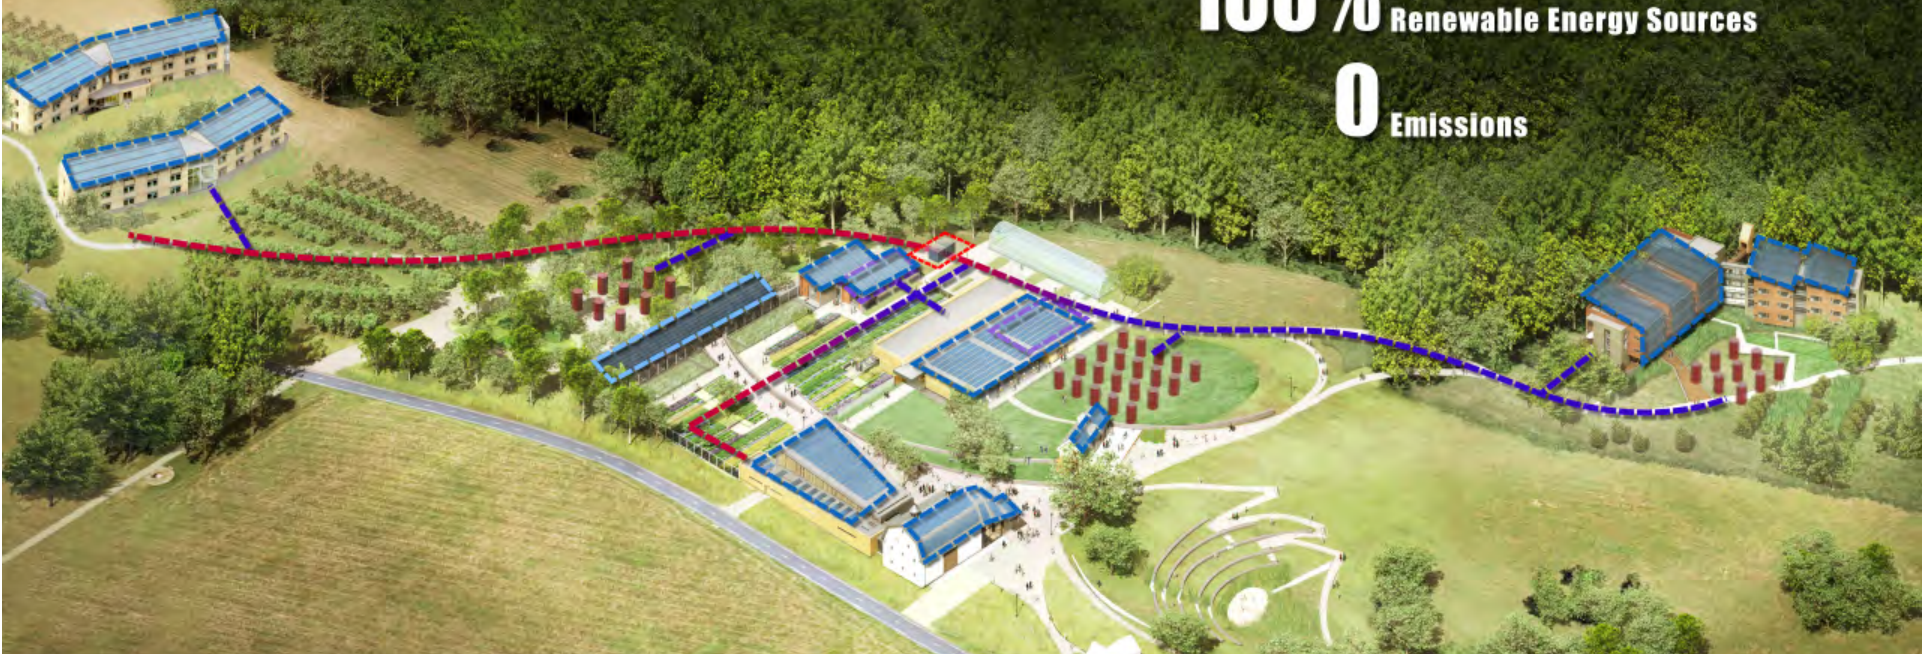

MITHUN

Chatham University

Eden Hall Campus

© Copyright Mithun, Inc. All Rights Reserved

ENERGY and CLIMATE

70% Energy Use Reduction
100% Renewable Energy Sources
0 Emissions

Efficient Buildings and Site

- High Performance Envelope
- Daylighting
- Efficient Lighting
- Advanced HVAC Systems
- Smart Controls

Linked Thermal Energy Systems

-  Geothermal Wells
-  Solar Hot Water
- Heat Recovery
-  Energy Loop
-  Fuel Cell

Electrical Energy Production

-  Building Integrated Photovoltaics
-  Bi-Facial Photovoltaic Canopy
-  Fuel Cell

Waste to Energy (Future)

-  Biodigester
-  Fuel Cell

FIELD LAB

FIELD LAB

Field Lab
Chatham University Commons

ECOCENTER

COMMONS

Dining and Gathering Space
Chatham University Commons